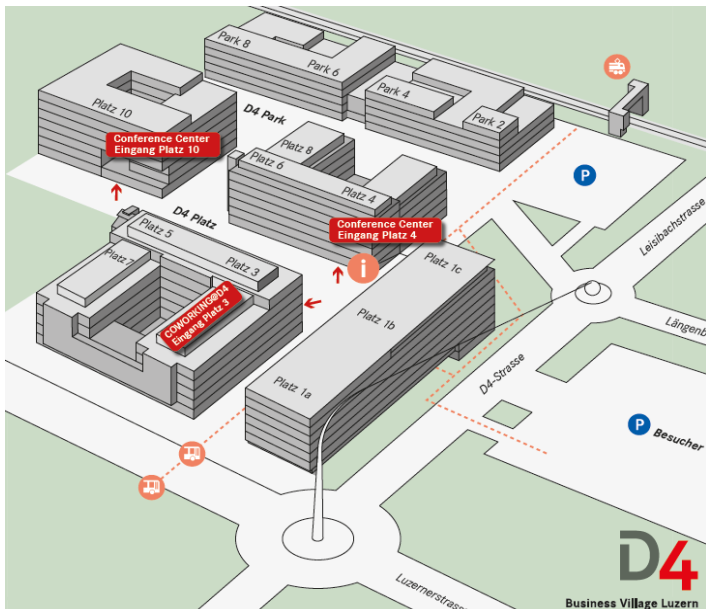

Driving map - How to get here

The D4 Business Village Luzern has excellent transport connections: Thanks to the access to the national A2 and A4 / A14 motorways, the proximity to Zurich international airport (45 minutes), the regularly running public (bus / train) and the separate railway station Root D4.

On foot

The D4 is a two-minute walk away from the railway station Root D4 or the bus stop Root D4 Oberfeld. D4's reception is at Platz 4.

By train

Trains from Zurich International Airport, Zurich, Berne, Basel, and Geneva to Lucerne, Zug or Rotkreuz leave every 30 minutes. From there, take the train (S1) to Root D4 railway station.

By bus

From Lucerne main station every 7 minutes with line 1 direction Ebikon, to Weichlen, change to bus no. 23 to the bus stop Root D4 Oberfeld.

By car

Motorway A14 Zurich-Lucerne, exit Buchrain-Ebikon direction Root, 1.3 km to Root D4 or exit Gisikon-Root, Kantonsstrasse direction Lucerne, 3 km to Root D4.